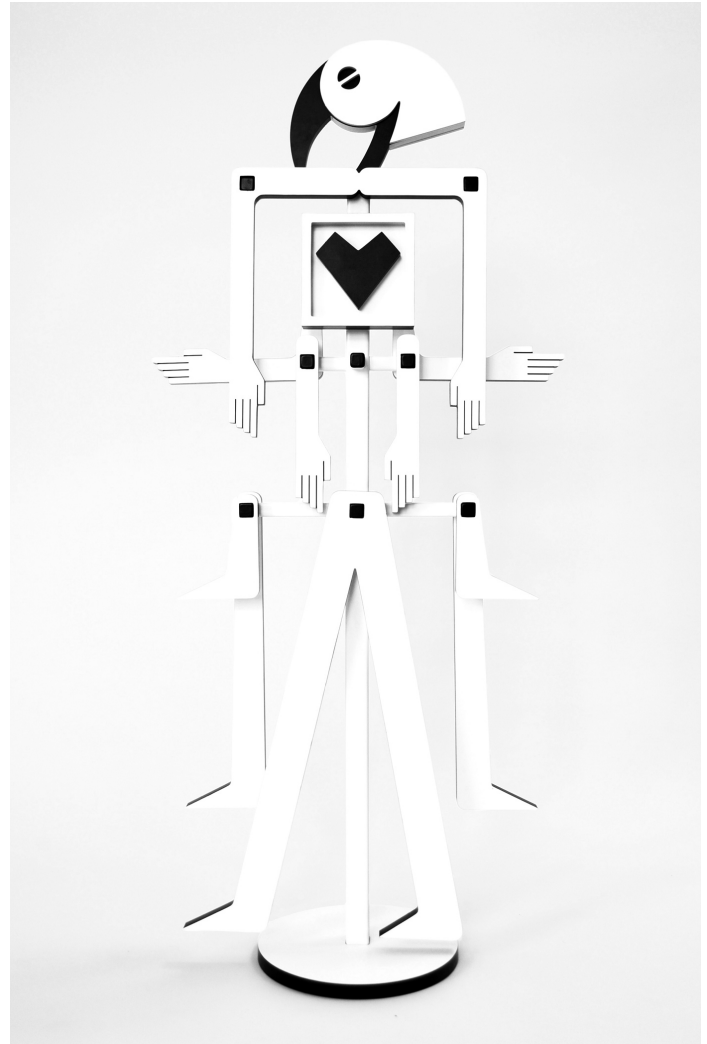

2015  
 VANISHING TWIN CHAIR  
 CRAWL CHAIR  
 IBIS CHAIR  
**AMALGAM STAND**  
 AMALGAM SHELF  
 CREPUSCULE FLOOR LAMP  
 CREPUSCULE TABLE LAMP  
 KHNUM TABLE LAMP  
 DUAT TABLE LAMP  
 SIOUX SEMI FLUSH  
 KHNUM SCONCE

*No. 013*  
*New York, 2015*

**AMALGAM STAND**

MATERIAL LUST [AMERICAN, B. 1981, 1986]  
 AMALGAM STAND, 2015  
 BLACK AND WHITE STARBOARD  
 47"H x 9 1/8"D x 13 1/4"W  
 ONE OF A KIND

© MATERIAL LUST  
 78 GRAND STREET 3RD FLOOR  
 NEW YORK, NY 10013  
 WWW.MATERIAL-LUST.COM  
 INFO@MATERIAL-LUST.COM  
 + 1 212-920-0412