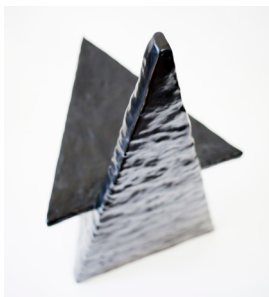

INDEX

2017

2017
OPIOID PAINTING
SPECIAL EDITION CREPUSCULE FLOOR LAMP
OKIPA RUG
SPECIAL EDITION TABLE LAMP
SPECIAL EDITION VANISHING TWIN CHAIR
SPECIAL EDITION WHITE VANISHING TWIN CHAIR
DERMA SKIN IV

No. 030
New York, 2017

SPECIAL EDITION VANISHING TWIN CHAIR

MATERIAL LUST [AMERICAN, B. 1981, 1986]
SPECIAL EDITION VANISHING TWIN CHAIR, 2017
BLACK EPOXY
36"H x 17"W x 18"D
ONE OF A KIND

© MATERIAL LUST
78 GRAND STREET 3RD FLOOR
NEW YORK, NY 10013
WWW.MATERIAL-LUST.COM
INFO@MATERIAL-LUST.COM
+ 1 212-920-0412