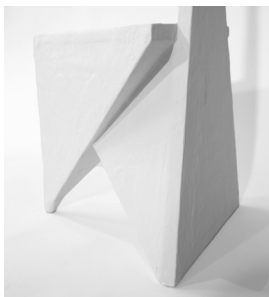

INDEX

2017

2017
OPIOID PAINTING
SPECIAL EDITION CREPUSCULE FLOOR LAMP
OKIPA RUG
SPECIAL EDITION TABLE LAMP
SPECIAL EDITION VANISHING TWIN CHAIR
SPECIAL EDITION WHITE VANISHING TWIN CHAIR
DERMA SKIN IV

No. 031
New York, 2017

SPECIAL EDITION WHITE VANISHING TWIN CHAIR

MATERIAL LUST [AMERICAN, B. 1981, 1986]
SPECIAL EDITION WHITE VANISHING TWIN CHAIR, 2017
WHITE PLASTER
36"H x 17"W x 18"D
ONE OF A KIND

© MATERIAL LUST
78 GRAND STREET 3RD FLOOR
NEW YORK, NY 10013
WWW.MATERIAL-LUST.COM
INFO@MATERIAL-LUST.COM
+ 1 212-920-0412