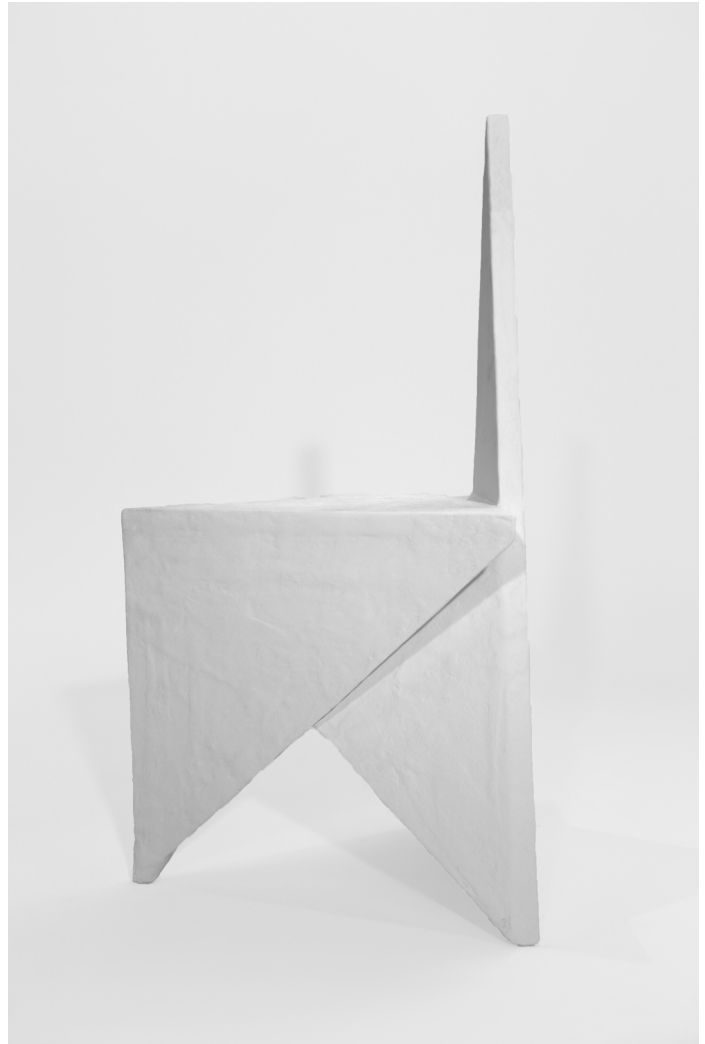

INDEX

2017

2017
OPIOID PAINTING
SPECIAL EDITION CREPUSCULE FLOOR LAMP
OKIPA RUG
SPECIAL EDITION TABLE LAMP
SPECIAL EDITION VANISHING TWIN CHAIR
SPECIAL EDITION WHITE VANISHING TWIN CHAIR
DERMA SKIN IV

No. 031
New York, 2017

SPECIAL EDITION WHITE VANISHING TWIN CHAIR

MATERIAL LUST [AMERICAN, B. 1981, 1986]
SPECIAL EDITION WHITE VANISHING TWIN CHAIR, 2017
WHITE PLASTER
36"H x 17"W x 18"D
ONE OF A KIND

© MATERIAL LUST
78 GRAND STREET 3RD FLOOR
NEW YORK, NY 10013
WWW.MATERIAL-LUST.COM
INFO@MATERIAL-LUST.COM
+ 1 212-920-0412