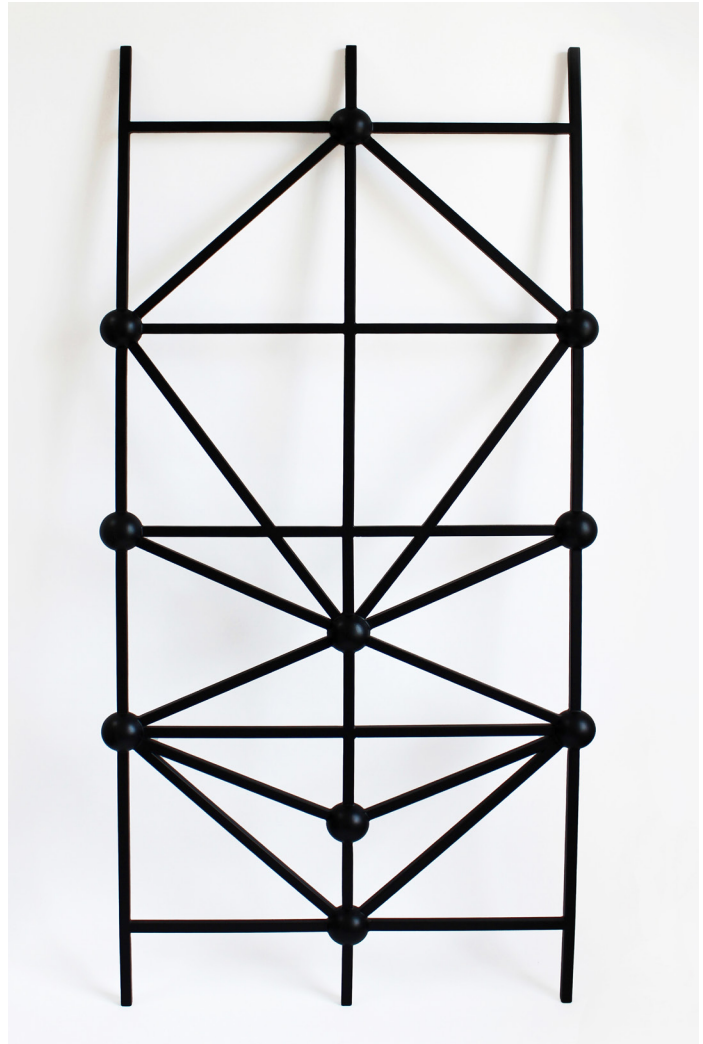

2014
ALCHEMY ALTAR CANDELABRA
ANKH HAND MIRROR
PAGAN CANDELABRA
PAGAN CHAIR
TREE OF LIFE LADDER
ALCHEMY TABLE
RETORT VANITY

No. 007
New York, 2014

© MATERIAL LUST
78 GRAND STREET 3RD FLOOR
NEW YORK, NY 10013
WWW.MATERIAL-LUST.COM
INFO@MATERIAL-LUST.COM
+ 1 212-920-0412

TREE OF LIFE LADDER

MATERIAL LUST [AMERICAN, B. 1981,1986]
TREE OF LIFE LADDER, 2014
BLACK POWDER COATED STEEL
72"H x 34"W x 3"D
ONE OF A KIND